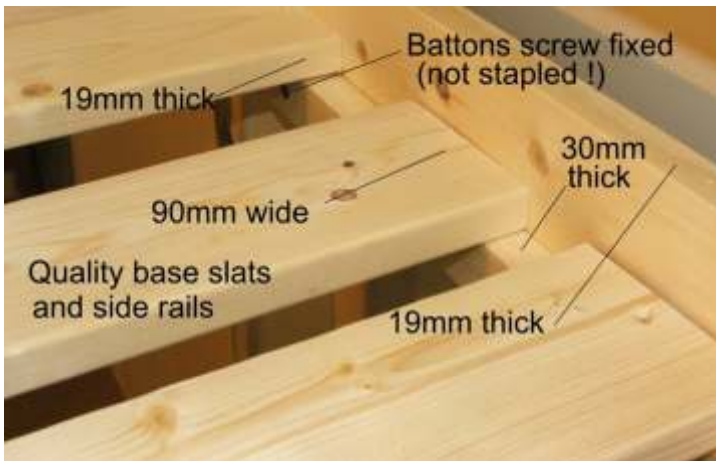

Quattro Solid Pine Bed

****HEAVY DUTY****

Bed Size (External Dimensions)	A Length	B Total Height	C Headboard Height	D Width	E Clearance Under Bed
2ft 6 Small Single, SHORT LENGTH	173cm	185cm	97cm	85cm	29.5cm
3ft Single, SHORT LENGTH	173cm	185cm	97cm	98cm	29.5cm
2ft 6 Small Single	202cm	185cm	97cm	85cm	29.5cm
3ft Single	202cm	185cm	97cm	98cm	29.5cm
4ft Small Double	202cm	185cm	97cm	129cm	29.5cm
4ft Small Double, SHORT LENGTH	173cm	185cm	97cm	129cm	29.5cm
4ft 6 Double	202cm	185cm	97cm	143cm	29.5cm
5ft Kingsize	212cm	185cm	97cm	160cm	29.5cm
6ft Super Kingsize	212cm	185cm	97cm	189cm	29.5cm
EURO Size, 3ft Single (Extra Long)	212cm	185cm	97cm	98cm	29.5cm

Mattress (External Dimensions) **Mattress Size** **Recommended Thickness**

2ft 6 Small Single, SHORT LENGTH	75cm by 160cm	Up to 30cm
3ft Single, SHORT LENGTH	90cm by 160cm	Up to 30cm
2ft 6 Small Single	75cm by 190cm	Up to 30cm
3ft Single	90cm by 190cm	Up to 30cm
4ft Small Double	120cm by 190cm	Up to 30cm
4ft Small Double, SHORT LENGTH	120cm by 160cm	Up to 30cm
4ft 6 Double	137cm by 190cm	Up to 30cm
5ft Kingsize	150cm by 200cm	Up to 30cm
6ft Super Kingsize	180cm by 200cm	Up to 30cm
EURO Size, 3ft Single (Extra Long)	90cm by 200cm	Up to 30cm

Extra Thick Corner Posts

Additional Support
 (Doubles and Kingsize only)

Solid Pine Base Slats
 (No Cheap Plywood)

Centra Rail Support Leg
 (Doubles and Kingsize only)

Detachable Siderail Support Legs

This bed has been tested to take a weight up to 40 stone (254kg)
 (subject to conditions)