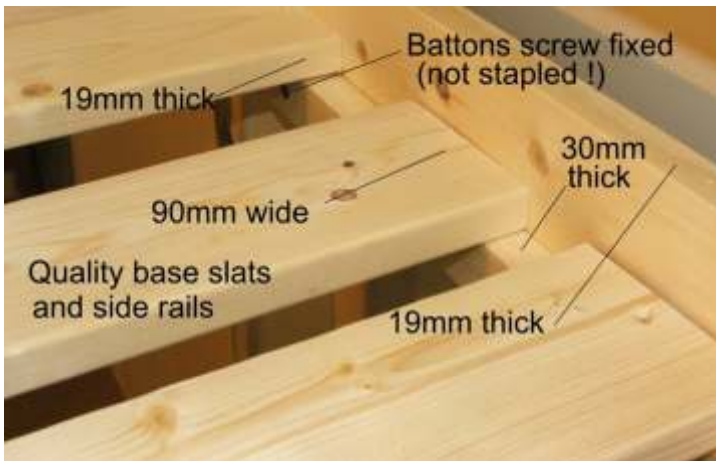

Extra Thick Corner Posts

Additional Support
(Doubles and Kingsize only)

Solid Pine Base Slats
(No Cheap Plywood)

Centra Rail Support Leg
(Doubles and Kingsize only)

This bed has been tested to take a weight up to 40 stone (254kg)
(subject to conditions)

Detachable Siderail Support Legs

Heavy Duty, Can be Used By Adults