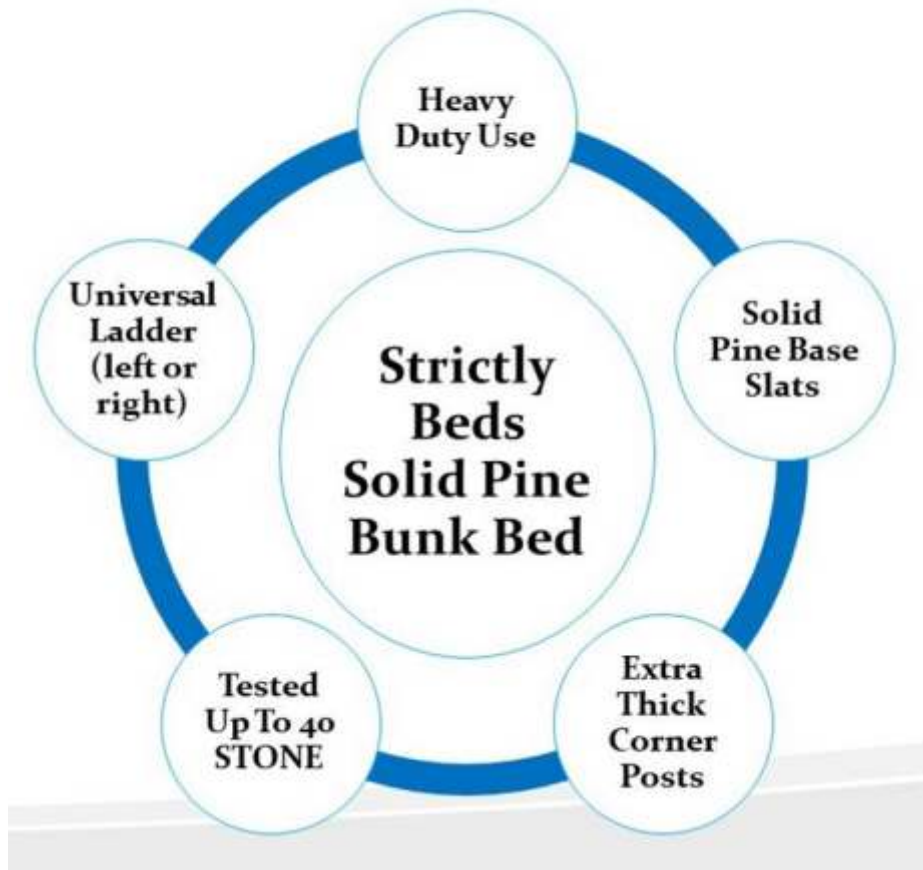

Universal Ladder
Can go to the left or right side

Size DOES Matter !!

This bed is made using a thicker, stronger 60mm corner post

Cheaper models can use a lot thinner to save costs.

This bed has been tested to take a weight up to 40 stone (254kg)
(subject to conditions)