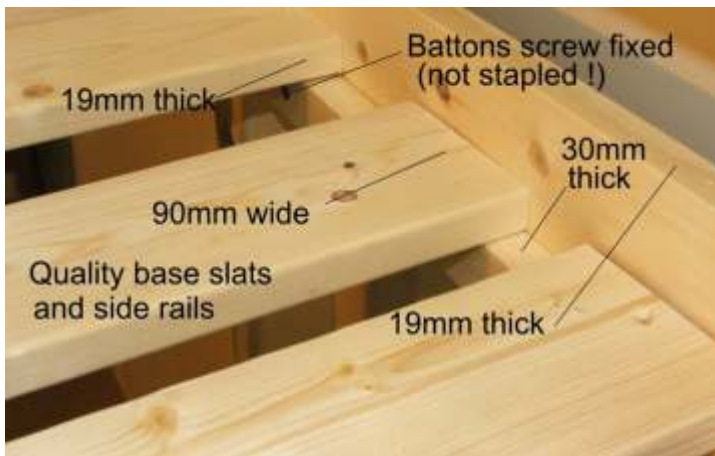

Universal Ladder
Can go to the left or right side

Size DOES Matter !!

This bed is made using a thicker, stronger 60mm corner post

Cheaper models can use a lot thinner to save costs.

This bed has been tested to take a weight up to 40 stone (254kg)
(subject to conditions)