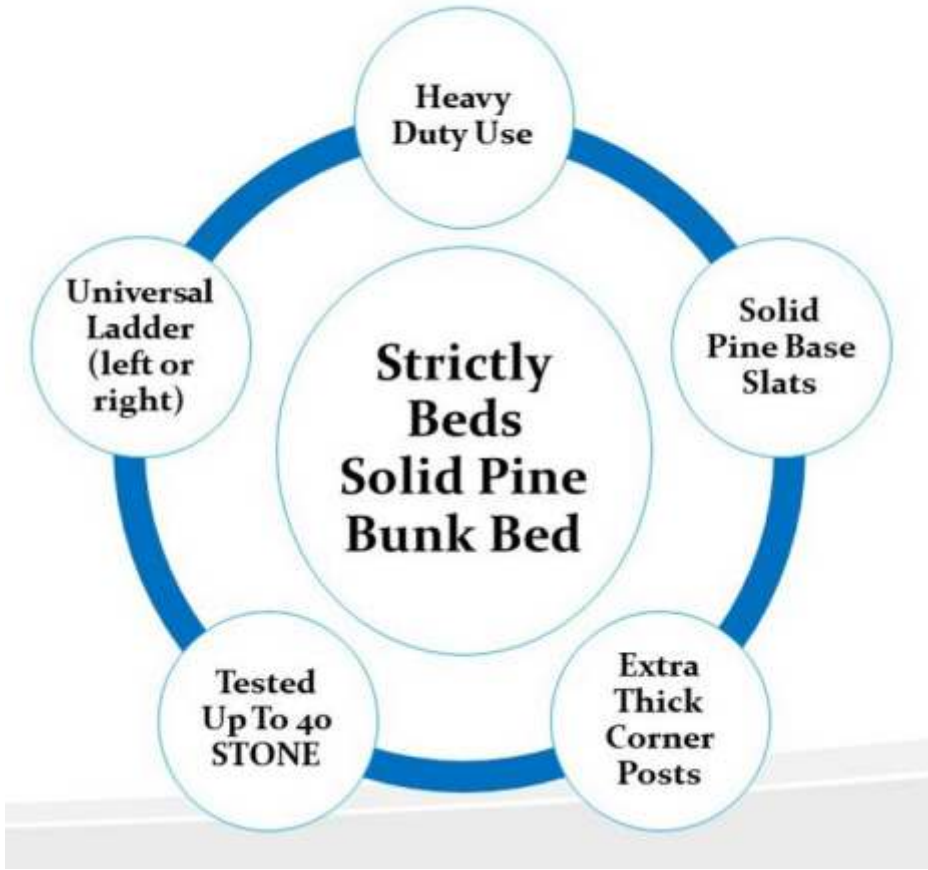

Goodwood Loft Bunk Bed

Universal ladder, extends approx 50cm

Bed Size (External Dimensions)	A Length	B Height	C Width	D Clearance	E Front	F Depth	G Clearance
2ft 6 Small Single, SHORT LENGTH	173cm	185cm	85cm	143cm	120cm	40cm	64cm
3ft Single, SHORT LENGTH	173cm	185cm	98cm	143cm	120cm	40cm	64cm
2ft 6 Small Single	202cm	185cm	85cm	143cm	150cm	40cm	64cm
3ft Single	202cm	185cm	98cm	143cm	150cm	40cm	64cm
4ft Small Double	202cm	185cm	129cm	143cm	150cm	40cm	64cm
4ft Small Double, SHORT LENGTH	173cm	185cm	129cm	143cm	120cm	40cm	64cm
4ft 6 Double	202cm	185cm	143cm	143cm	150cm	40cm	64cm
EURO Size, 3ft Single (Extra Long)	212cm	185cm	98cm	143cm	160cm	40cm	64cm
Mattress (External Dimensions)	Mattress Size	Max Thickness		Total Boxes	Total Weight		
2ft 6 Small Single, SHORT LENGTH	75cm by 160cm	20cm		2	44 KG		
3ft Single, SHORT LENGTH	90cm by 160cm	20cm		2	44 KG		
2ft 6 Small Single	75cm by 190cm	20cm		2	44 KG		
3ft Single	90cm by 190cm	20cm		2	44 KG		
4ft Small Double	120cm by 190cm	20cm		2	47 KG		
4ft Small Double, SHORT LENGTH	120cm by 160cm	20cm		2	47 KG		
4ft 6 Double	137cm by 190cm	20cm		2	47 KG		
EURO Size, 3ft Single (Extra Long)	90cm by 200cm	20cm		2	44 KG		

Universal Ladder

Can go to the left or right side

Size DOES Matter !!
This bed is made using a thicker, stronger 60mm corner post
Cheaper models can use a lot thinner to save costs.

This bed has been tested to take a weight up to 40 stone (254kg)
(subject to conditions)