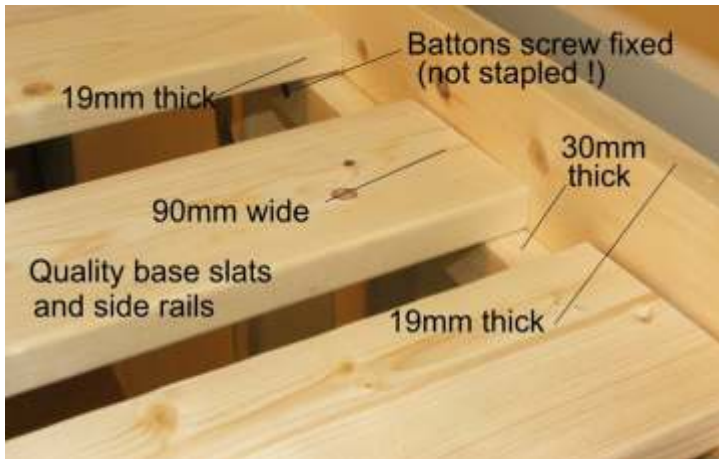

Goodwood Loft Bunk Bed

Universal ladder, extends approx 50cm

Bed Size (External Dimensions)	A Length	B Height	C Width	D Clearance	E Front	F Depth	G Clearance
2ft 6 Small Single, SHORT LENGTH	173cm	185cm	85cm	143cm	120cm	40cm	64cm
3ft Single, SHORT LENGTH	173cm	185cm	98cm	143cm	120cm	40cm	64cm
2ft 6 Small Single	202cm	185cm	85cm	143cm	150cm	40cm	64cm
3ft Single	202cm	185cm	98cm	143cm	150cm	40cm	64cm
4ft Small Double	202cm	185cm	129cm	143cm	150cm	40cm	64cm
4ft Small Double, SHORT LENGTH	173cm	185cm	129cm	143cm	120cm	40cm	64cm
4ft 6 Double	202cm	185cm	143cm	143cm	150cm	40cm	64cm
EURO Size, 3ft Single (Extra Long)	212cm	185cm	98cm	143cm	160cm	40cm	64cm
Mattress (External Dimensions)	Mattress Size	Max Thickness		Total Boxes	Total Weight		
2ft 6 Small Single, SHORT LENGTH	75cm by 160cm	20cm		2	44 KG		
3ft Single, SHORT LENGTH	90cm by 160cm	20cm		2	44 KG		
2ft 6 Small Single	75cm by 190cm	20cm		2	44 KG		
3ft Single	90cm by 190cm	20cm		2	44 KG		
4ft Small Double	120cm by 190cm	20cm		2	47 KG		
4ft Small Double, SHORT LENGTH	120cm by 160cm	20cm		2	47 KG		
4ft 6 Double	137cm by 190cm	20cm		2	47 KG		
EURO Size, 3ft Single (Extra Long)	90cm by 200cm	20cm		2	44 KG		

Universal Ladder

Can go to the left or right side

Size DOES Matter !!
This bed is made using a thicker, stronger 60mm corner post
Cheaper models can use a lot thinner to save costs.

This bed has been tested to take a weight up to 40 stone (254kg)
(subject to conditions)