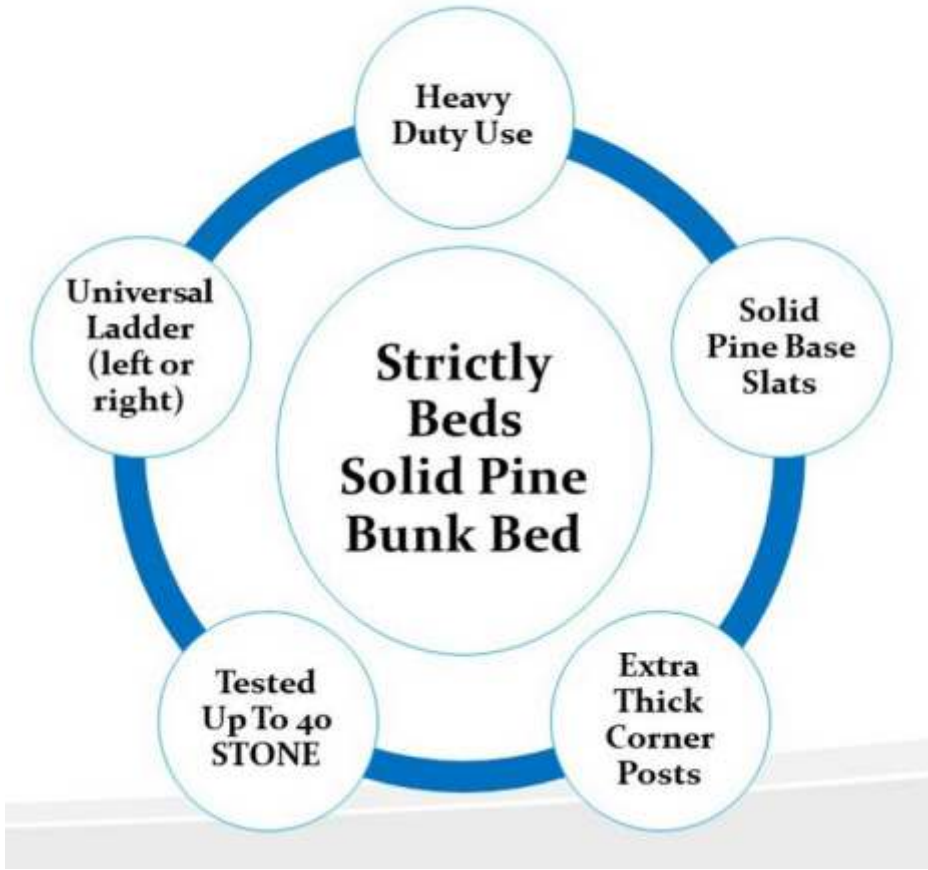

Fusion Pine Bunk Bed

	A	B	C	D	E	F	G
Bed Size (External Dimensions)	Length	Height	Width	Clearance	Front	Depth	Clearance
2ft 6 Small Single, SHORT LENGTH	173cm	198cm	85cm	75cm	120cm	40cm	75cm
3ft Single, SHORT LENGTH	173cm	198cm	98cm	75cm	120cm	40cm	75cm
2ft 6 Small Single	202cm	198cm	85cm	75cm	150cm	40cm	75cm
3ft Single	202cm	198cm	98cm	75cm	150cm	40cm	75cm
4ft Small Double	202cm	198cm	129cm	75cm	150cm	40cm	75cm
4ft Small Double, SHORT LENGTH	173cm	198cm	129cm	75cm	120cm	40cm	75cm
4ft 6 Double	202cm	198cm	143cm	75cm	150cm	40cm	75cm
EURO Size, 3ft Single (Extra Long)	212cm	198cm	98cm	75cm	160cm	40cm	75cm
Mattress (External Dimensions)	Mattress Size	Max Thickness		Total Boxes	Total Weight		
2ft 6 Small Single, SHORT LENGTH	75cm by 160cm	20cm		3	50 KG		
3ft Single, SHORT LENGTH	90cm by 160cm	20cm		3	50 KG		
2ft 6 Small Single	75cm by 190cm	20cm		3	50 KG		
3ft Single	90cm by 190cm	20cm		3	50 KG		
4ft Small Double	120cm by 190cm	20cm		3	72 KG		
4ft Small Double, SHORT LENGTH	120cm by 160cm	20cm		3	72 KG		
4ft 6 Double	137cm by 190cm	20cm		3	72 KG		
EURO Size, 3ft Single (Extra Long)	90cm by 200cm	20cm		3	50 KG		

Universal Ladder
Can go to the left or right side

Size DOES Matter !!
This bed is made using a thicker, stronger 60mm corner post
Cheaper models can use a lot thinner to save costs.

This bed has been tested to take a weight up to 40 stone (254kg) (subject to conditions)