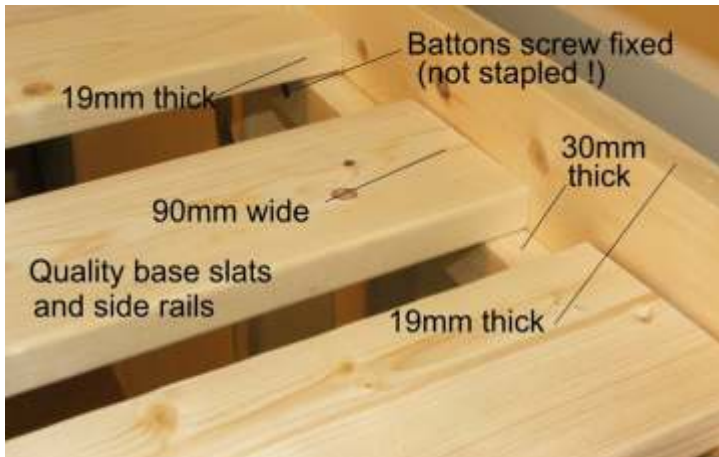

Fusion Pine Bunk Bed

	A	B	C	D	E	F	G
Bed Size (External Dimensions)	Length	Height	Width	Clearance	Front	Depth	Clearance
2ft 6 Small Single, SHORT LENGTH	173cm	198cm	85cm	75cm	120cm	40cm	75cm
3ft Single, SHORT LENGTH	173cm	198cm	98cm	75cm	120cm	40cm	75cm
2ft 6 Small Single	202cm	198cm	85cm	75cm	150cm	40cm	75cm
3ft Single	202cm	198cm	98cm	75cm	150cm	40cm	75cm
4ft Small Double	202cm	198cm	129cm	75cm	150cm	40cm	75cm
4ft Small Double, SHORT LENGTH	173cm	198cm	129cm	75cm	120cm	40cm	75cm
4ft 6 Double	202cm	198cm	143cm	75cm	150cm	40cm	75cm
EURO Size, 3ft Single (Extra Long)	212cm	198cm	98cm	75cm	160cm	40cm	75cm
Mattress (External Dimensions)	Mattress Size	Max Thickness		Total Boxes	Total Weight		
2ft 6 Small Single, SHORT LENGTH	75cm by 160cm	20cm		3	50 KG		
3ft Single, SHORT LENGTH	90cm by 160cm	20cm		3	50 KG		
2ft 6 Small Single	75cm by 190cm	20cm		3	50 KG		
3ft Single	90cm by 190cm	20cm		3	50 KG		
4ft Small Double	120cm by 190cm	20cm		3	72 KG		
4ft Small Double, SHORT LENGTH	120cm by 160cm	20cm		3	72 KG		
4ft 6 Double	137cm by 190cm	20cm		3	72 KG		
EURO Size, 3ft Single (Extra Long)	90cm by 200cm	20cm		3	50 KG		

Universal Ladder
Can go to the left or right side

Size DOES Matter !!
This bed is made using a thicker, stronger 60mm corner post
Cheaper models can use a lot thinner to save costs.

This bed has been tested to take a weight up to 40 stone (254kg) (subject to conditions)