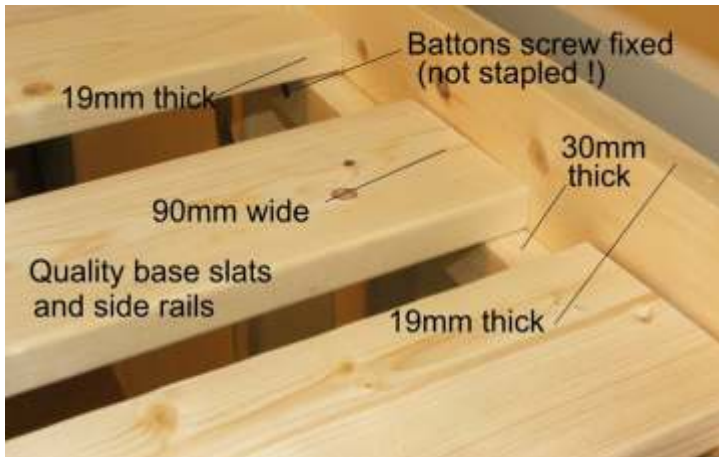

Duchess Pine Bunk Bed

****HEAVY DUTY****

Bed Size (External Dimensions)	A Length	B Height	C Width	D Clearance	E Width	F Depth	G Clearance
4ft Small Double	202cm	185cm	98cm	108cm	129cm	40cm	29.5cm
4ft 6 Double	202cm	185cm	98cm	108cm	143cm	40cm	29.5cm

Mattress (External Dimensions)	Mattress Size	Max Thickness	Total Boxes	Total Weight
4ft Small Double	120cm by 190cm	20cm	3	79 KG
4ft 6 Double	137cm by 190cm	20cm	3	79 KG

Universal Ladder

Can go to the left or right side

Size DOES Matter !!
This bed is made using a thicker, stronger 60mm corner post
Cheaper models can use a lot thinner to save costs.

This bed has been tested to take a weight up to 40 stone (254kg) (subject to conditions)