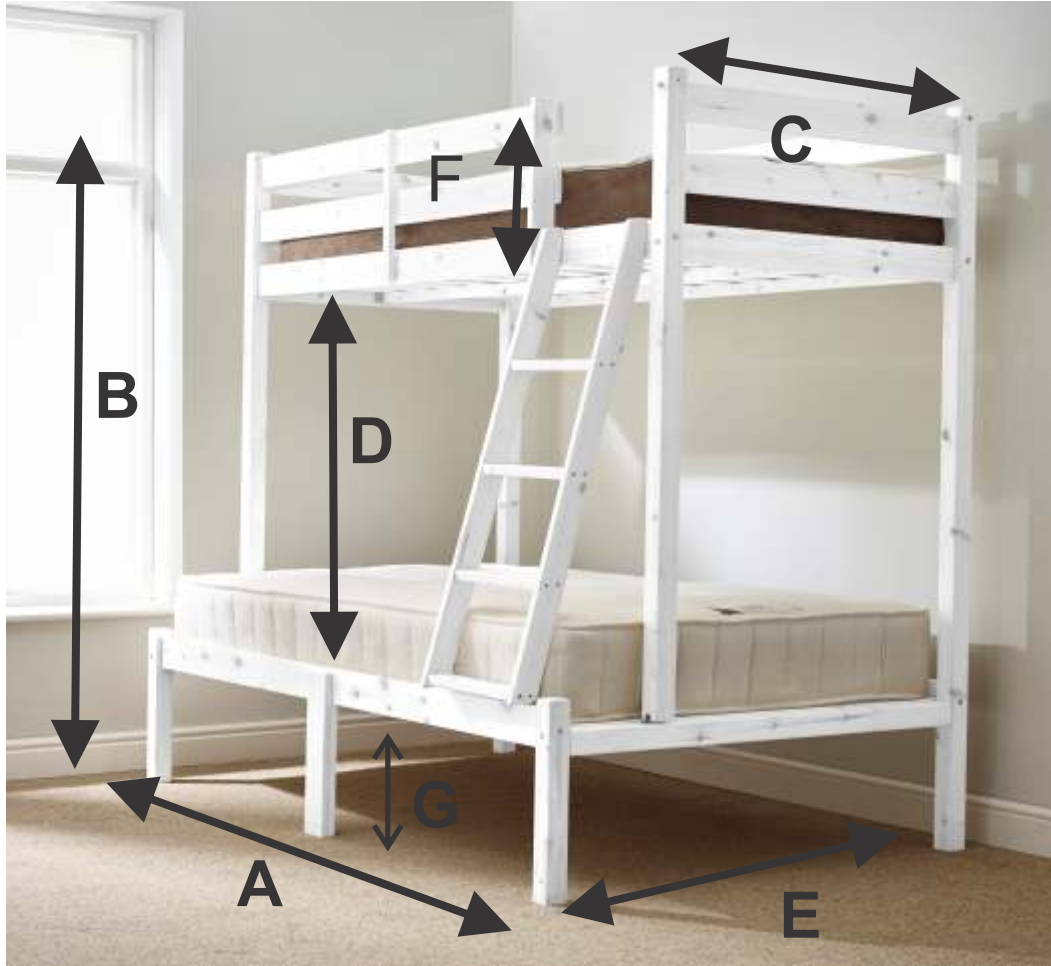

Duchess Pine Bunk Bed

****HEAVY DUTY****

Bed Size (External Dimensions)	A Length	B Height	C Width	D Clearance	E Width	F Depth	G Clearance
4ft Small Double	202cm	185cm	98cm	108cm	129cm	40cm	29.5cm
4ft 6 Double	202cm	185cm	98cm	108cm	143cm	40cm	29.5cm

Mattress (External Dimensions)	Mattress Size	Max Thickness	Total Boxes	Total Weight
4ft Small Double	120cm by 190cm	20cm	3	79 KG
4ft 6 Double	137cm by 190cm	20cm	3	79 KG

Universal Ladder

Can go to the left or right side

Size DOES Matter !!
This bed is made using a thicker, stronger 60mm corner post
Cheaper models can use a lot thinner to save costs.

This bed has been tested to take a weight up to 40 stone (254kg) (subject to conditions)