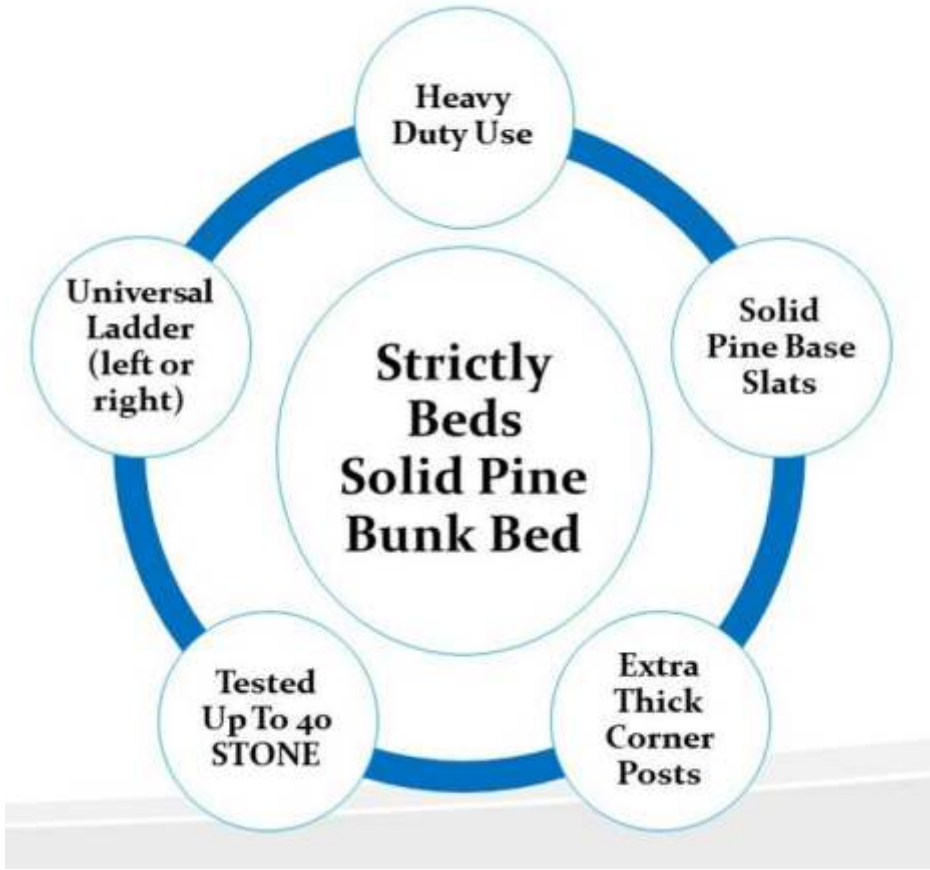

Size DOES Matter !!
This bed is made using a thicker, stronger 60mm corner post
Cheaper models can use a lot thinner to save costs.

This bed has been tested to take a weight up to 40 stone (254kg) (subject to conditions)