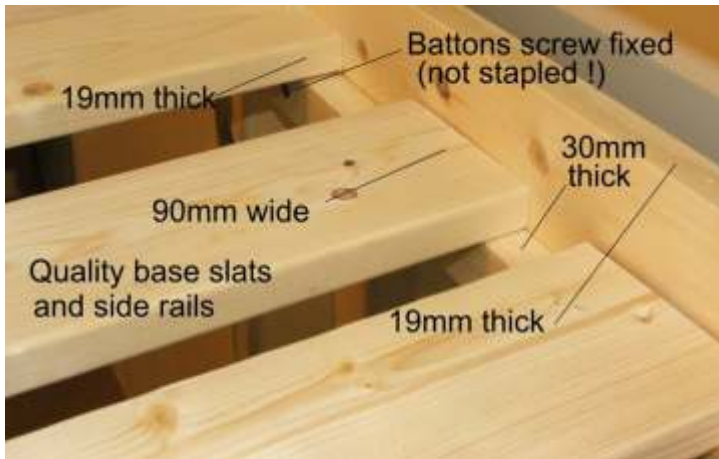

Avalon Cabin Bed

Bed Size (External Dimensions)	A Length	B Height	C Width	D Clearance	E Front	F Depth	G Extends
2ft 6 Small Single, SHORT LENGTH	173cm	120cm	85cm	77cm	120cm	40cm	30cm
3ft Single, SHORT LENGTH	173cm	120cm	98cm	77cm	120cm	40cm	30cm
2ft 6 Small Single	202cm	120cm	85cm	77cm	150cm	40cm	30cm
3ft Single	202cm	120cm	98cm	77cm	150cm	40cm	30cm
4ft Small Double	202cm	120cm	129cm	77cm	150cm	40cm	30cm
4ft Small Double, SHORT LENGTH	173cm	120cm	129cm	77cm	120cm	40cm	30cm
4ft 6 Double	202cm	120cm	143cm	77cm	150cm	40cm	30cm
EURO Size, 3ft Single (Extra Long)	212cm	120cm	98cm	77cm	160cm	40cm	30cm
Mattress (External Dimensions)	Mattress Size	Max Thickness		Total Boxes	Total Weight		
2ft 6 Small Single, SHORT LENGTH	75cm by 160cm	20cm		2	35KG		
3ft Single, SHORT LENGTH	90cm by 160cm	20cm		2	35KG		
2ft 6 Small Single	75cm by 190cm	20cm		2	35KG		
3ft Single	90cm by 190cm	20cm		2	35KG		
4ft Small Double	120cm by 190cm	20cm		2	43KG		
4ft Small Double, SHORT LENGTH	120cm by 160cm	20cm		2	43KG		
4ft 6 Double	137cm by 190cm	20cm		2	43KG		
EURO Size, 3ft Single (Extra Long)	90cm by 200cm	20cm		2	35KG		

Universal Ladder

Can go to the left or right side

Size DOES Matter !!
This bed is made using a thicker, stronger 60mm corner post
Cheaper models can use a lot thinner to save costs.

This bed has been tested to take a weight up to 40 stone (254kg)
(subject to conditions)