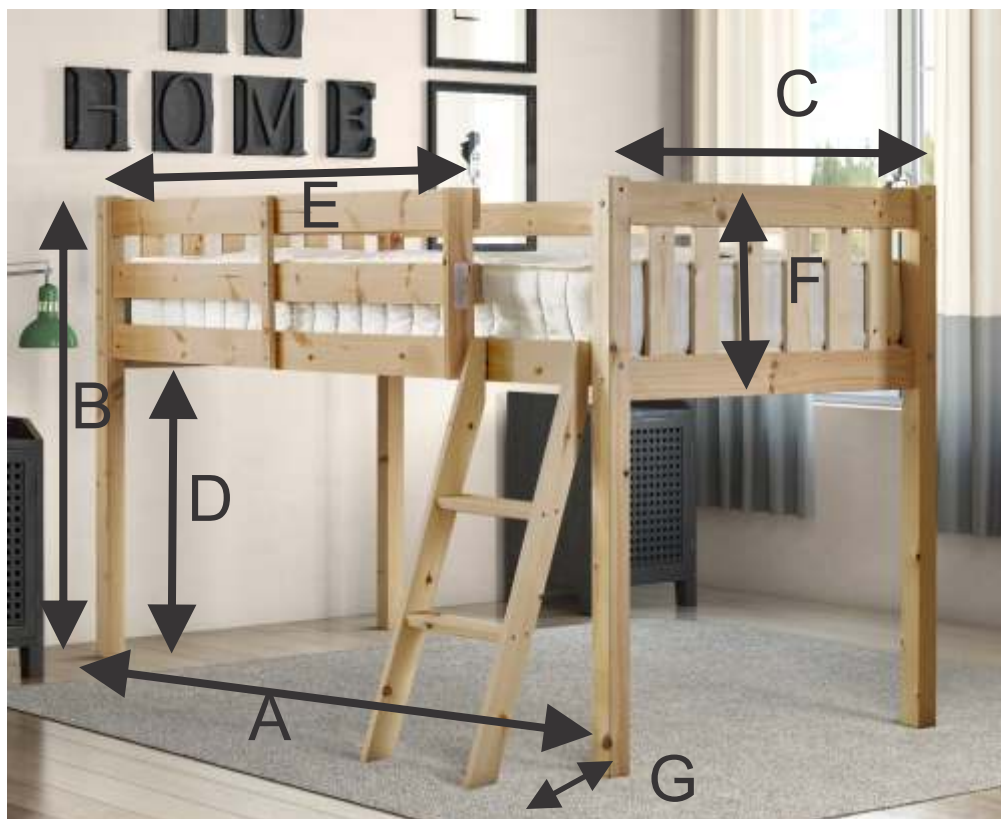

Avalon Cabin Bed

Bed Size (External Dimensions)	A Length	B Height	C Width	D Clearance	E Front	F Depth	G Extends
2ft 6 Small Single, SHORT LENGTH	173cm	120cm	85cm	77cm	120cm	40cm	30cm
3ft Single, SHORT LENGTH	173cm	120cm	98cm	77cm	120cm	40cm	30cm
2ft 6 Small Single	202cm	120cm	85cm	77cm	150cm	40cm	30cm
3ft Single	202cm	120cm	98cm	77cm	150cm	40cm	30cm
4ft Small Double	202cm	120cm	129cm	77cm	150cm	40cm	30cm
4ft Small Double, SHORT LENGTH	173cm	120cm	129cm	77cm	120cm	40cm	30cm
4ft 6 Double	202cm	120cm	143cm	77cm	150cm	40cm	30cm
EURO Size, 3ft Single (Extra Long)	212cm	120cm	98cm	77cm	160cm	40cm	30cm
Mattress (External Dimensions)	Mattress Size	Max Thickness		Total Boxes	Total Weight		
2ft 6 Small Single, SHORT LENGTH	75cm by 160cm	20cm		2	35KG		
3ft Single, SHORT LENGTH	90cm by 160cm	20cm		2	35KG		
2ft 6 Small Single	75cm by 190cm	20cm		2	35KG		
3ft Single	90cm by 190cm	20cm		2	35KG		
4ft Small Double	120cm by 190cm	20cm		2	43KG		
4ft Small Double, SHORT LENGTH	120cm by 160cm	20cm		2	43KG		
4ft 6 Double	137cm by 190cm	20cm		2	43KG		
EURO Size, 3ft Single (Extra Long)	90cm by 200cm	20cm		2	35KG		

Universal Ladder

Can go to the left or right side

Size DOES Matter !!
This bed is made using a thicker, stronger 60mm corner post
Cheaper models can use a lot thinner to save costs.

This bed has been tested to take a weight up to 40 stone (254kg)
(subject to conditions)