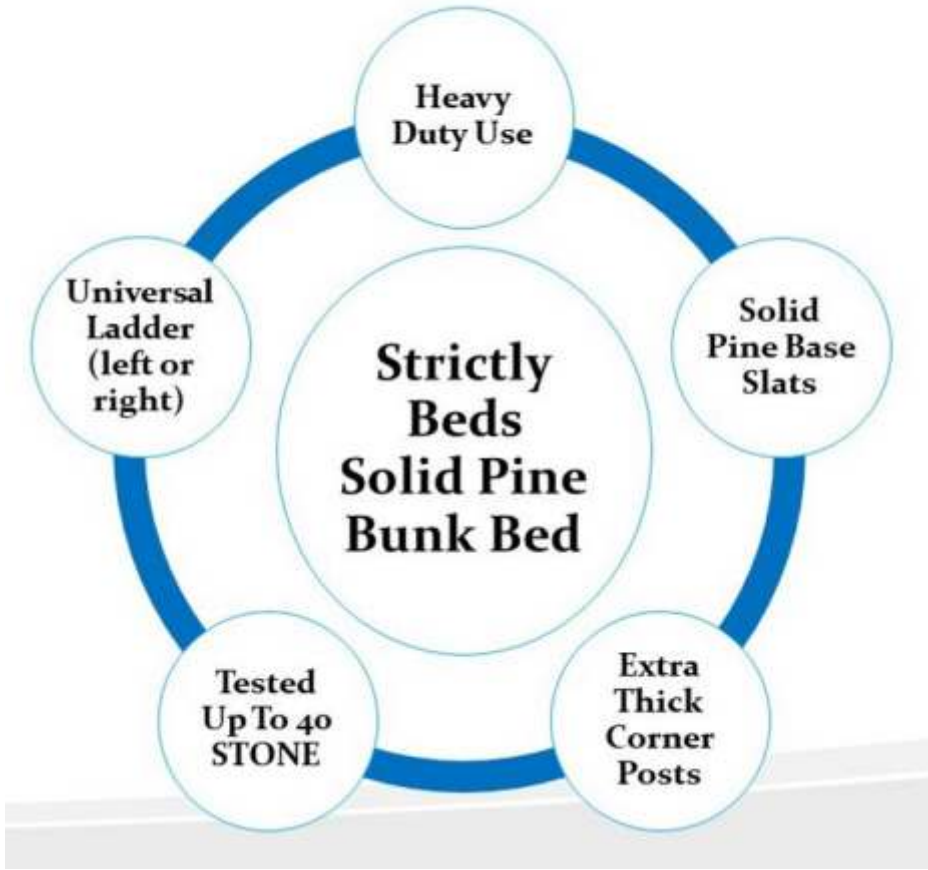

Avalon Cabin Bed

Bed Size (External Dimensions)	A Length	B Height	C Width	D Clearance	E Front	F Depth	G Extends
2ft 6 Small Single, SHORT LENGTH	173cm	120cm	85cm	77cm	120cm	40cm	30cm
3ft Single, SHORT LENGTH	173cm	120cm	98cm	77cm	120cm	40cm	30cm
2ft 6 Small Single	202cm	120cm	85cm	77cm	150cm	40cm	30cm
3ft Single	202cm	120cm	98cm	77cm	150cm	40cm	30cm
4ft Small Double	202cm	120cm	129cm	77cm	150cm	40cm	30cm
4ft Small Double, SHORT LENGTH	173cm	120cm	129cm	77cm	120cm	40cm	30cm
4ft 6 Double	202cm	120cm	143cm	77cm	150cm	40cm	30cm
EURO Size, 3ft Single (Extra Long)	212cm	120cm	98cm	77cm	160cm	40cm	30cm
Mattress (External Dimensions)	Mattress Size	Max Thickness		Total Boxes	Total Weight		
2ft 6 Small Single, SHORT LENGTH	75cm by 160cm	20cm		2	35KG		
3ft Single, SHORT LENGTH	90cm by 160cm	20cm		2	35KG		
2ft 6 Small Single	75cm by 190cm	20cm		2	35KG		
3ft Single	90cm by 190cm	20cm		2	35KG		
4ft Small Double	120cm by 190cm	20cm		2	43KG		
4ft Small Double, SHORT LENGTH	120cm by 160cm	20cm		2	43KG		
4ft 6 Double	137cm by 190cm	20cm		2	43KG		
EURO Size, 3ft Single (Extra Long)	90cm by 200cm	20cm		2	35KG		

Universal Ladder

Can go to the left or right side

Size DOES Matter !!
This bed is made using a thicker, stronger 60mm corner post
Cheaper models can use a lot thinner to save costs.

This bed has been tested to take a weight up to 40 stone (254kg)
(subject to conditions)