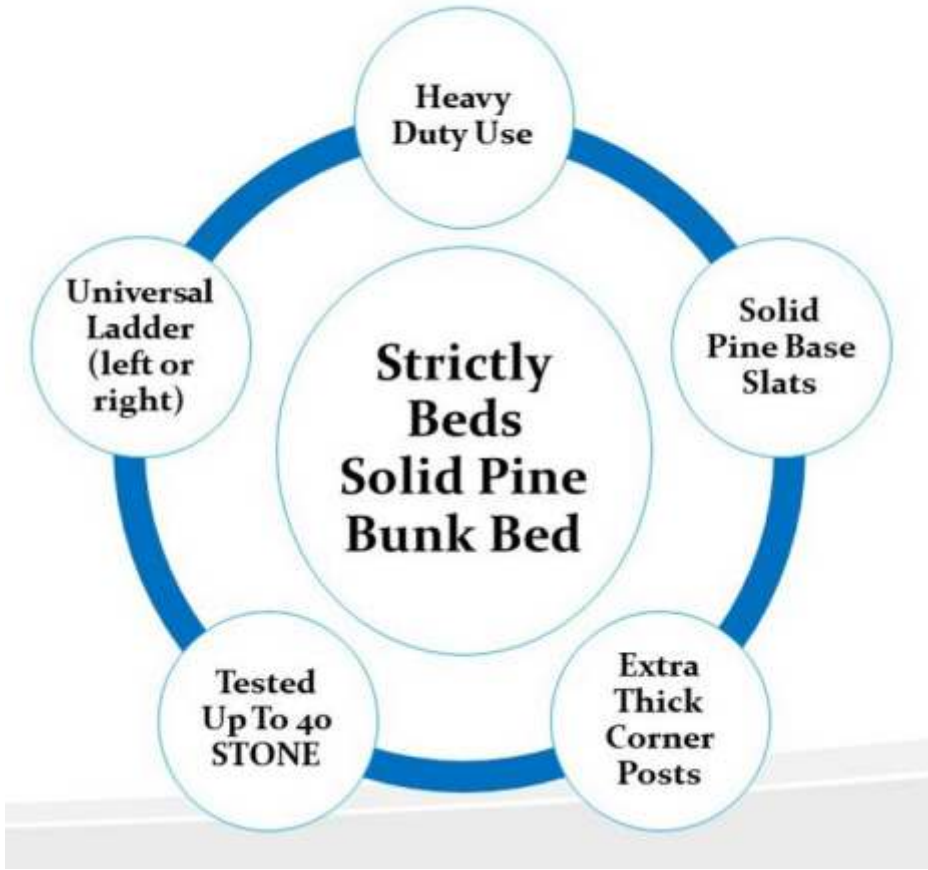

Tango Loft Bunk Bed

Bed Size (External Dimensions)	A Length	B Height	C Width	D Clearance	E Front	F Depth	G Rail
2ft 6 Small Single, SHORT LENGTH	173cm	155cm	85cm	113cm	120cm	40cm	34cm
3ft Single, SHORT LENGTH	173cm	155cm	98cm	113cm	120cm	40cm	34cm
2ft 6 Small Single	202cm	155cm	85cm	113cm	150cm	40cm	34cm
3ft Single	202cm	155cm	98cm	113cm	150cm	40cm	34cm
4ft Small Double	202cm	155cm	129cm	113cm	150cm	40cm	34cm
4ft Small Double, SHORT LENGTH	173cm	155cm	129cm	113cm	120cm	40cm	34cm
4ft 6 Double	202cm	155cm	143cm	113cm	150cm	40cm	34cm
EURO Size, 3ft Single (Extra Long)	212cm	155cm	98cm	113cm	160cm	40cm	34cm
Mattress (External Dimensions)	Mattress Size	Max Thickness	Total	Total Bed Box Dimensions Approx size and weight of each box			
2ft 6 Small Single, SHORT LENGTH	75cm by 160cm	20cm	2 Boxes	20cm by 15cm by 20cm , 25KG per Box			
3ft Single, SHORT LENGTH	90cm by 160cm	20cm	2 Boxes	20cm by 15cm by 20cm , 25KG per Box			
2ft 6 Small Single	75cm by 190cm	20cm	2 Boxes	20cm by 15cm by 20cm , 25KG per Box			
3ft Single	90cm by 190cm	20cm	2 Boxes	20cm by 15cm by 20cm , 25KG per Box			
4ft Small Double	120cm by 190cm	20cm	3 Boxes	20cm by 15cm by 20cm , 25KG per Box			
4ft Small Double, SHORT LENGTH	120cm by 160cm	20cm	3 Boxes	20cm by 15cm by 20cm , 25KG per Box			
4ft 6 Double	137cm by 190cm	20cm	3 Boxes	20cm by 15cm by 20cm , 25KG per Box			
EURO Size, 3ft Single (Extra Long)	90cm by 200cm	20cm	2 Boxes	20cm by 15cm by 20cm , 25KG per Box			

Universal Ladder

Can go to the left or right side

Size DOES Matter !!
This bed is made using a thicker, stronger 60mm corner post
Cheaper models can use a lot thinner to save costs.

This bed has been tested to take a weight up to 40 stone (254kg)
(subject to conditions)