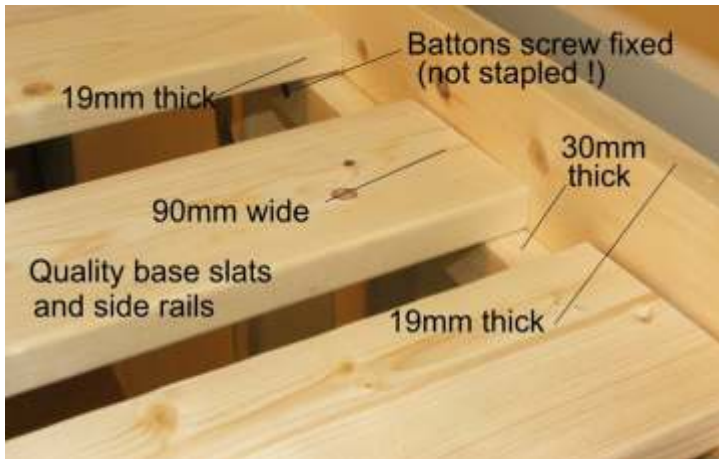

Tango Loft Bunk Bed

Bed Size (External Dimensions)	A Length	B Height	C Width	D Clearance	E Front	F Depth	G Rail
2ft 6 Small Single, SHORT LENGTH	173cm	155cm	85cm	113cm	120cm	40cm	34cm
3ft Single, SHORT LENGTH	173cm	155cm	98cm	113cm	120cm	40cm	34cm
2ft 6 Small Single	202cm	155cm	85cm	113cm	150cm	40cm	34cm
3ft Single	202cm	155cm	98cm	113cm	150cm	40cm	34cm
4ft Small Double	202cm	155cm	129cm	113cm	150cm	40cm	34cm
4ft Small Double, SHORT LENGTH	173cm	155cm	129cm	113cm	120cm	40cm	34cm
4ft 6 Double	202cm	155cm	143cm	113cm	150cm	40cm	34cm
EURO Size, 3ft Single (Extra Long)	212cm	155cm	98cm	113cm	160cm	40cm	34cm
Mattress (External Dimensions)	Mattress Size	Max Thickness	Total	Total Bed Box Dimensions Approx size and weight of each box			
2ft 6 Small Single, SHORT LENGTH	75cm by 160cm	20cm	2 Boxes	20cm by 15cm by 20cm , 25KG per Box			
3ft Single, SHORT LENGTH	90cm by 160cm	20cm	2 Boxes	20cm by 15cm by 20cm , 25KG per Box			
2ft 6 Small Single	75cm by 190cm	20cm	2 Boxes	20cm by 15cm by 20cm , 25KG per Box			
3ft Single	90cm by 190cm	20cm	2 Boxes	20cm by 15cm by 20cm , 25KG per Box			
4ft Small Double	120cm by 190cm	20cm	3 Boxes	20cm by 15cm by 20cm , 25KG per Box			
4ft Small Double, SHORT LENGTH	120cm by 160cm	20cm	3 Boxes	20cm by 15cm by 20cm , 25KG per Box			
4ft 6 Double	137cm by 190cm	20cm	3 Boxes	20cm by 15cm by 20cm , 25KG per Box			
EURO Size, 3ft Single (Extra Long)	90cm by 200cm	20cm	2 Boxes	20cm by 15cm by 20cm , 25KG per Box			

Universal Ladder

Can go to the left or right side

Size DOES Matter !!
This bed is made using a thicker, stronger 60mm corner post
Cheaper models can use a lot thinner to save costs.

This bed has been tested to take a weight up to 40 stone (254kg)
(subject to conditions)