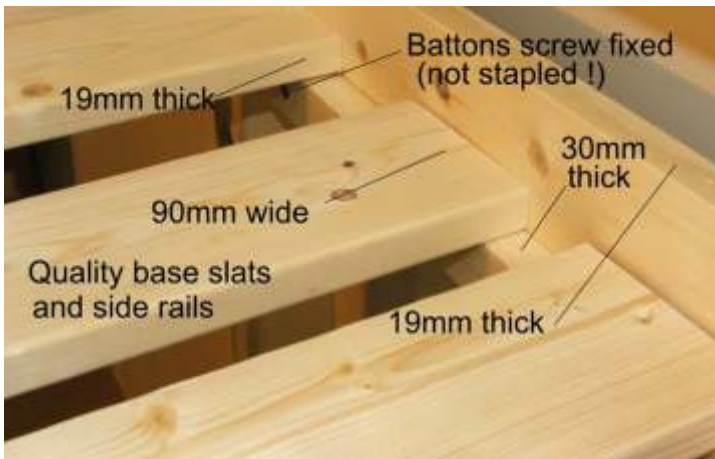

This bed has been tested to take a weight up to 40 stone (254kg) (subject to conditions)

Universal ladder, extends approx 50cm

	A	B	C	D	E	F	G
Bed Size (External Dimensions)	Length	Height	Width	Clearance	Front	Depth	Rail
2ft 6 Small Single, SHORT LENGTH	173cm	155cm	85cm	113cm	120cm	40cm	34cm
3ft Single, SHORT LENGTH	173cm	155cm	98cm	113cm	120cm	40cm	34cm
2ft 6 Small Single	202cm	155cm	85cm	113cm	150cm	40cm	34cm
3ft Single	202cm	155cm	98cm	113cm	150cm	40cm	34cm
4ft Small Double	202cm	155cm	129cm	113cm	150cm	40cm	34cm
4ft Small Double, SHORT LENGTH	173cm	155cm	129cm	113cm	120cm	40cm	34cm
4ft 6 Double	202cm	155cm	143cm	113cm	150cm	40cm	34cm
EURO Size, 3ft Single (Extra Long)	212cm	155cm	98cm	113cm	160cm	40cm	34cm
	Mattress Size	Max Thickness	Total Bed Box Dimensions				
Mattress (External Dimensions)			Total	Approx size and weight of each box			
2ft 6 Small Single, SHORT LENGTH	75cm by 160cm	20cm	2 Boxes	20cm by 15cm by 20cm , 25KG per Box			
3ft Single, SHORT LENGTH	90cm by 160cm	20cm	2 Boxes	20cm by 15cm by 20cm , 25KG per Box			
2ft 6 Small Single	75cm by 190cm	20cm	2 Boxes	20cm by 15cm by 20cm , 25KG per Box			
3ft Single	90cm by 190cm	20cm	2 Boxes	20cm by 15cm by 20cm , 25KG per Box			
4ft Small Double	120cm by 190cm	20cm	3 Boxes	20cm by 15cm by 20cm , 25KG per Box			
4ft Small Double, SHORT LENGTH	120cm by 160cm	20cm	3 Boxes	20cm by 15cm by 20cm , 25KG per Box			
4ft 6 Double	137cm by 190cm	20cm	3 Boxes	20cm by 15cm by 20cm , 25KG per Box			
EURO Size, 3ft Single (Extra Long)	90cm by 200cm	20cm	2 Boxes	20cm by 15cm by 20cm , 25KG per Box			

Size DOES Matter !!

This bed is made using a thicker, stronger 60mm corner post

Cheaper models can use a lot thinner to save costs.

Extra Thick Corner Posts

Additional Support (TWO per double bunk)

Solid Pine Base Slats (No Cheap Plywood)