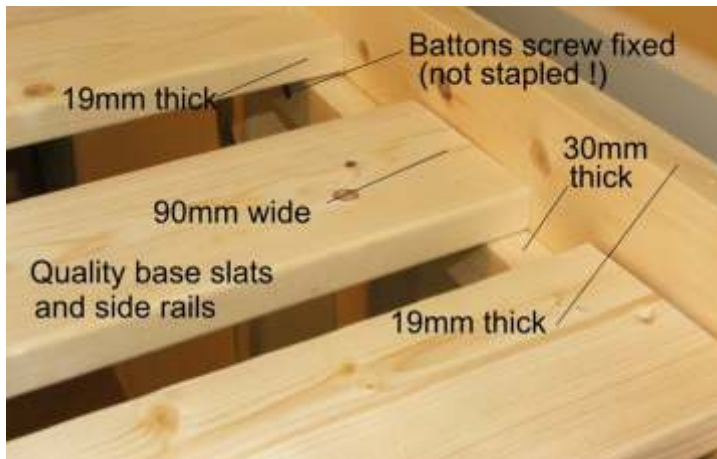

Universal ladder, extends approx 50cm

	A	B	C	D	E	F	G
Bed Size (External Dimensions)	Length	Height	Width	Clearance	Front	Depth	Clearance
2ft 6 Small Single, SHORT LENGTH	173cm	185cm	85cm	143cm	120cm	40cm	64cm
3ft Single, SHORT LENGTH	173cm	185cm	98cm	143cm	120cm	40cm	64cm
2ft 6 Small Single	202cm	185cm	85cm	143cm	150cm	40cm	64cm
3ft Single	202cm	185cm	98cm	143cm	150cm	40cm	64cm
4ft Small Double	202cm	185cm	129cm	143cm	150cm	40cm	64cm
4ft Small Double, SHORT LENGTH	173cm	185cm	129cm	143cm	120cm	40cm	64cm
4ft 6 Double	202cm	185cm	143cm	143cm	150cm	40cm	64cm
EURO Size, 3ft Single (Extra Long)	212cm	185cm	98cm	143cm	160cm	40cm	64cm
Mattress (External Dimensions)	Mattress Size	Max Thickness		Total Boxes	Total Weight		
2ft 6 Small Single, SHORT LENGTH	75cm by 160cm	20cm		2	44 KG		
3ft Single, SHORT LENGTH	90cm by 160cm	20cm		2	44 KG		
2ft 6 Small Single	75cm by 190cm	20cm		2	44 KG		
3ft Single	90cm by 190cm	20cm		2	44 KG		
4ft Small Double	120cm by 190cm	20cm		2	47 KG		
4ft Small Double, SHORT LENGTH	120cm by 160cm	20cm		2	47 KG		
4ft 6 Double	137cm by 190cm	20cm		2	47 KG		
EURO Size, 3ft Single (Extra Long)	90cm by 200cm	20cm		2	44 KG		

Size DOES Matter !!

This bed is made using a thicker, stronger 60mm corner post

Cheaper models can use a lot thinner to save costs.

Additional Support (TWO per double bunk)

Solid Pine Base Slats (No Cheap Plywood)

Peace of mind Full replacement parts service

CHILD SAFETY

Your in Safe Hands Conforms to British Standards EN747:2019 Part 1&2

This bed has been tested to take a weight up to 40 stone (254kg)
(subject to conditions)