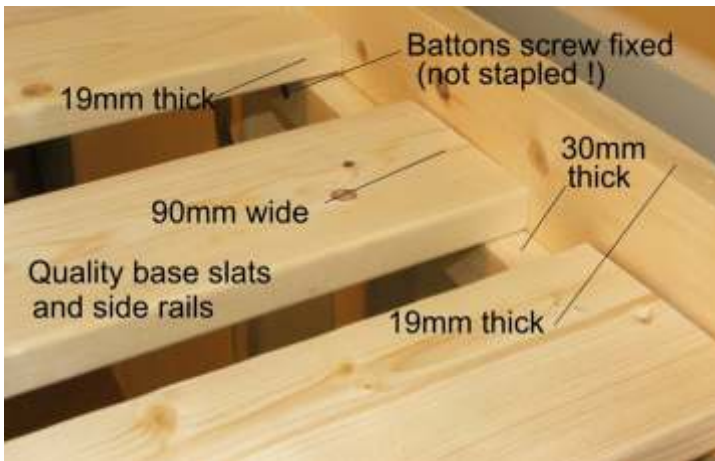

Universal ladder, extends approx 50cm

Bed Size (External Dimensions)	A Length	B Height	C Width	D Clearance	E Front	F Depth	G Clearance
2ft 6 Small Single, SHORT LENGTH	173cm	185cm	85cm	143cm	120cm	40cm	64cm
3ft Single, SHORT LENGTH	173cm	185cm	98cm	143cm	120cm	40cm	64cm
2ft 6 Small Single	202cm	185cm	85cm	143cm	150cm	40cm	64cm
3ft Single	202cm	185cm	98cm	143cm	150cm	40cm	64cm
4ft Small Double	202cm	185cm	129cm	143cm	150cm	40cm	64cm
4ft Small Double, SHORT LENGTH	173cm	185cm	129cm	143cm	120cm	40cm	64cm
4ft 6 Double	202cm	185cm	143cm	143cm	150cm	40cm	64cm
EURO Size, 3ft Single (Extra Long)	212cm	185cm	98cm	143cm	160cm	40cm	64cm
Mattress (External Dimensions)	Mattress Size	Max Thickness		Total Boxes	Total Weight		
2ft 6 Small Single, SHORT LENGTH	75cm by 160cm	20cm		2	44 KG		
3ft Single, SHORT LENGTH	90cm by 160cm	20cm		2	44 KG		
2ft 6 Small Single	75cm by 190cm	20cm		2	44 KG		
3ft Single	90cm by 190cm	20cm		2	44 KG		
4ft Small Double	120cm by 190cm	20cm		2	47 KG		
4ft Small Double, SHORT LENGTH	120cm by 160cm	20cm		2	47 KG		
4ft 6 Double	137cm by 190cm	20cm		2	47 KG		
EURO Size, 3ft Single (Extra Long)	90cm by 200cm	20cm		2	44 KG		

Size DOES Matter !!

This bed is made using a thicker, stronger 60mm corner post

Cheaper models can use a lot thinner to save costs.

Additional Support (Not required on Single models)

Extra Thick Corner Posts

Solid Pine Base Slats (No Cheap Plywood)

Peace of mind Full replacement parts service

CHILD SAFETY

Your in Safe Hands Conforms to British Standards EN747:2019 Part 1&2

This bed has been tested to take a weight up to 40 stone (254kg)
(subject to conditions)